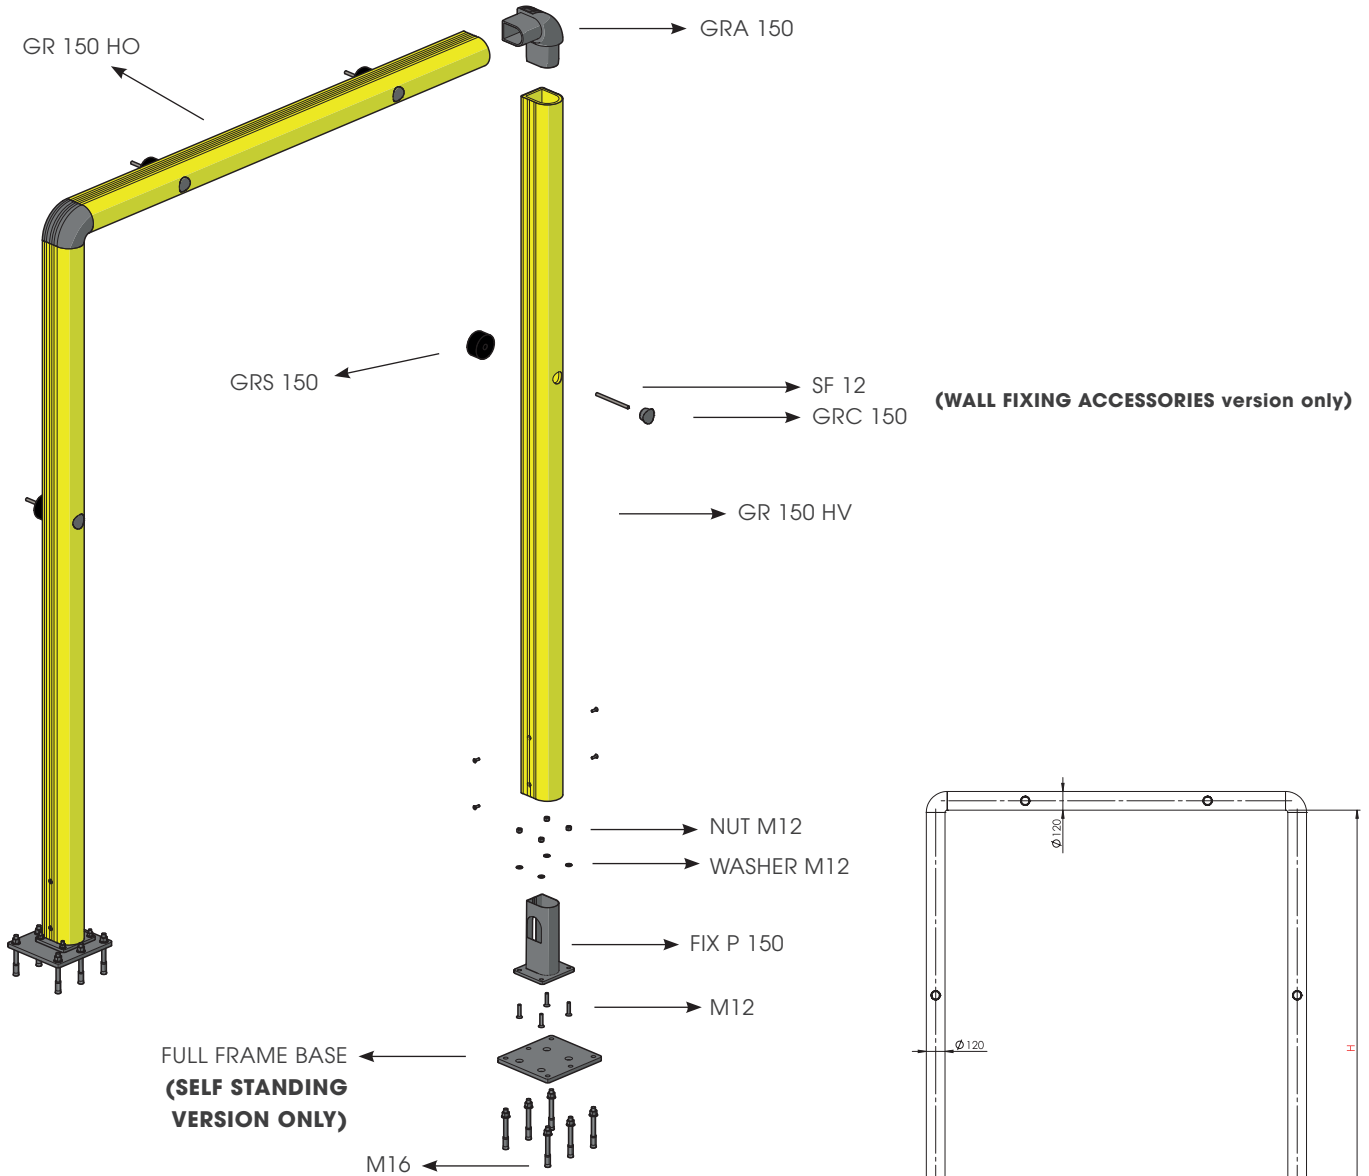

FULL FRAME

PROTEZIONE PORTA FULL FRAME
FULL FRAME DOOR PROTECTION

WARNING SELF STANDING

Full Frame up to 5000mm high and 5000mm wide can be used without being mounted to the wall

FULL FRAME

ISTRUZIONI DI INSTALLAZIONE
ASSEMBLY INSTRUCTIONS

WARNING

The distance of installation depends on speed and weight of vehicle and also on the dimension of the full frame

WALL

MIN 200mm*

1

2

3

4