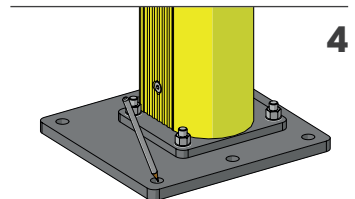

FULL FRAME

PROTEZIONE PORTA FULL FRAME
FULL FRAME DOOR PROTECTION

WARNING SELF STANDING

Full Frame up to 5000mm high and 5000mm wide can be used without being mounted to the wall

FULL FRAME

ISTRUZIONI DI INSTALLAZIONE
ASSEMBLY INSTRUCTIONS

WARNING

The distance of installation depends on speed and weight of vehicle and also on the dimension of the full frame

WALL

MIN 200mm*

1

2

3

4