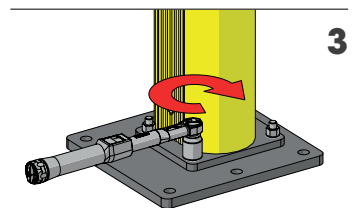

FULL FRAME

PROTEZIONE PORTA FULL FRAME
FULL FRAME DOOR PROTECTION

WARNING SELF STANDING

Full Frame up to 5000mm high and 5000mm wide can be used without being mounted to the wall

FULL FRAME

ISTRUZIONI DI INSTALLAZIONE
ASSEMBLY INSTRUCTIONS

WARNING

The distance of installation depends on speed and weight of vehicle and also on the dimension of the full frame

WALL

MIN 200mm*

1

2

3

4