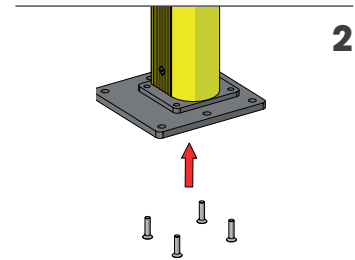

FULL FRAME

PROTEZIONE PORTA FULL FRAME
FULL FRAME DOOR PROTECTION

WARNING SELF STANDING

Full Frame up to 5000mm high and 5000mm wide can be used without being mounted to the wall

FULL FRAME

ISTRUZIONI DI INSTALLAZIONE
ASSEMBLY INSTRUCTIONS

WARNING

The distance of installation depends on speed and weight of vehicle and also on the dimension of the full frame

WALL

MIN 200mm*

1

2

3

4