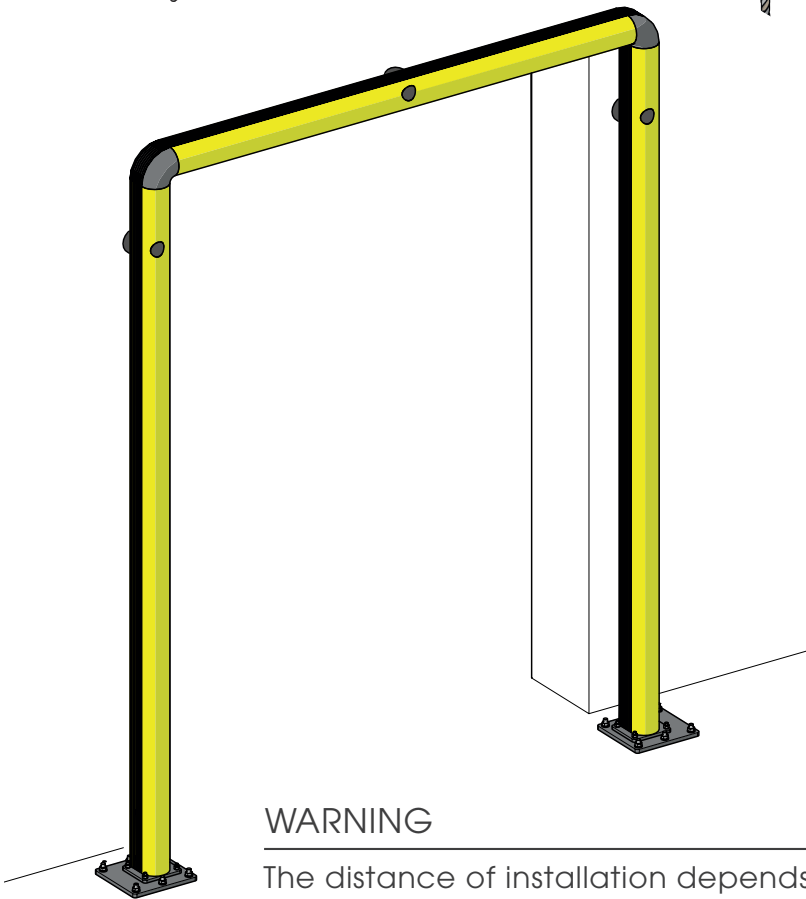

FULL FRAME

PROTEZIONE PORTA FULL FRAME
FULL FRAME DOOR PROTECTION

WARNING SELF STANDING

Full Frame up to 5000mm high and 5000mm wide can be used without being mounted to the wall

FULL FRAME

ISTRUZIONI DI INSTALLAZIONE
ASSEMBLY INSTRUCTIONS

WARNING

The distance of installation depends on speed and weight of vehicle and also on the dimension of the full frame

WALL

MIN 200mm*

1

2

3

4