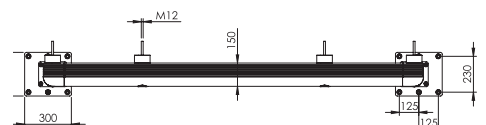

FULL FRAME

PROTEZIONE PORTA FULL FRAME
FULL FRAME DOOR PROTECTION

WARNING SELF STANDING

Full Frame up to 5000mm high and 5000mm wide can be used without being mounted to the wall

FULL FRAME

ISTRUZIONI DI INSTALLAZIONE
ASSEMBLY INSTRUCTIONS

WARNING

The distance of installation depends on speed and weight of vehicle and also on the dimension of the full frame

WALL

MIN 200mm*

1

2

3

4