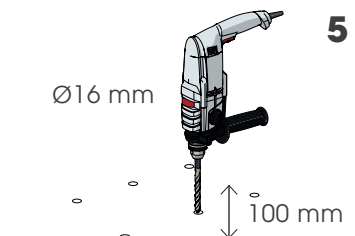

FULL FRAME

PROTEZIONE PORTA FULL FRAME
FULL FRAME DOOR PROTECTION

WARNING SELF STANDING

Full Frame up to 5000mm high and 5000mm wide can be used without being mounted to the wall

FULL FRAME

ISTRUZIONI DI INSTALLAZIONE
ASSEMBLY INSTRUCTIONS

WARNING

The distance of installation depends on speed and weight of vehicle and also on the dimension of the full frame

WALL

MIN 200mm*

1

2

3

4