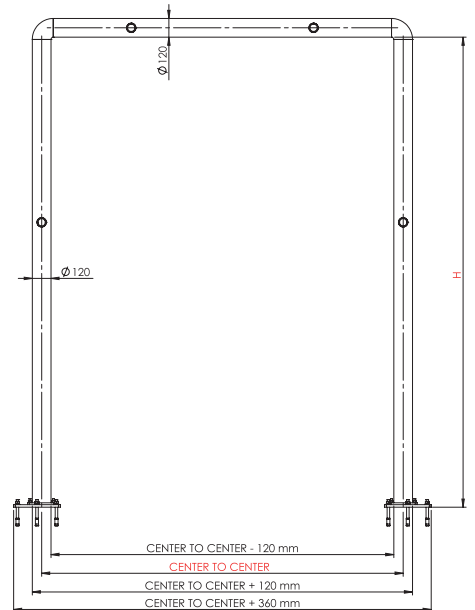

FULL FRAME

PROTEZIONE PORTA FULL FRAME
FULL FRAME DOOR PROTECTION

WARNING SELF STANDING

Full Frame up to 5000mm high and 5000mm wide can be used without being mounted to the wall

FULL FRAME

ISTRUZIONI DI INSTALLAZIONE
ASSEMBLY INSTRUCTIONS

WARNING

The distance of installation depends on speed and weight of vehicle and also on the dimension of the full frame

WALL

MIN 200mm*

1

2

3

4